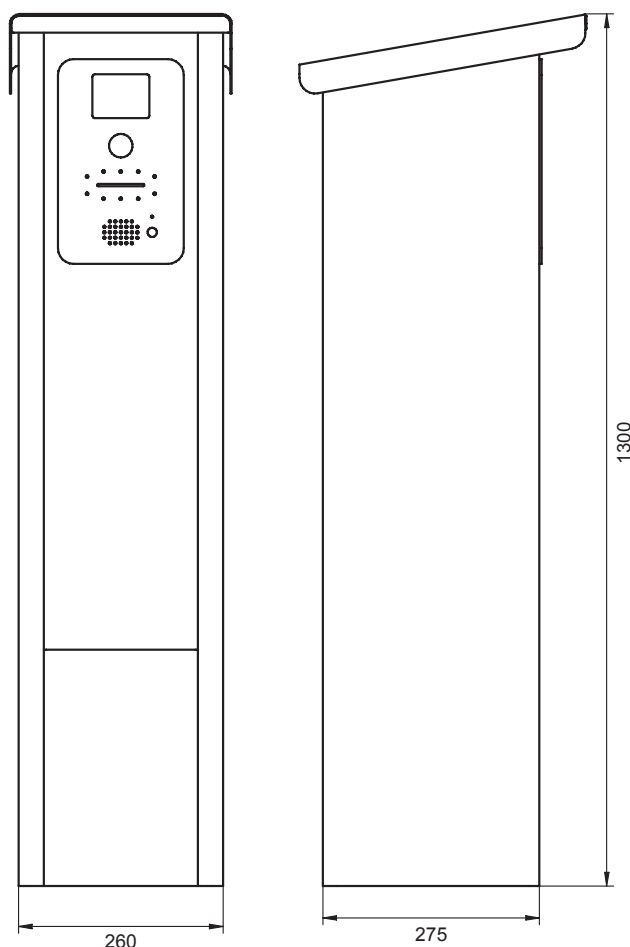

Access terminal OUTDOOR

Access terminal OUTDOOR

DESCRIPTION

Fast handling and easy operation are the key requirements for entry terminals. Our elegant stainless steel access terminals support the idea of an intuitive guidance by focusing on the essentials: color graphic display and a single ticket slot for all tickets. The customer is guided by on-screen instructions and multicoloured LEDs on the button and around the ticket slot. In the case of additional questions or problems, the customer can contact a service center by pushing the integrated intercom button. The integrated hybrid motor reader is used both for in- and output of cost-effective barcode tickets. RFID cards (e.g. for robust season or special tickets) can be processed, too.

FEATURES

- Robust and weather resistant stainless steel housing
- Large backlit colour display for customer information
- Large illuminated button for special functions (e.g. group admission)
- Intuitive operation and fast ticket processing
- One ticket slot for in- and output of tickets
- Hybrid motor reader for barcode and RFID tickets
- Integrated heating and rain deflector
- LED illumination for night operation
- Communication via RJ45 ethernet connection
- Optional integrated intercom unit
- Dimensions (HxWxD): 1300 x 260 x 275 mm